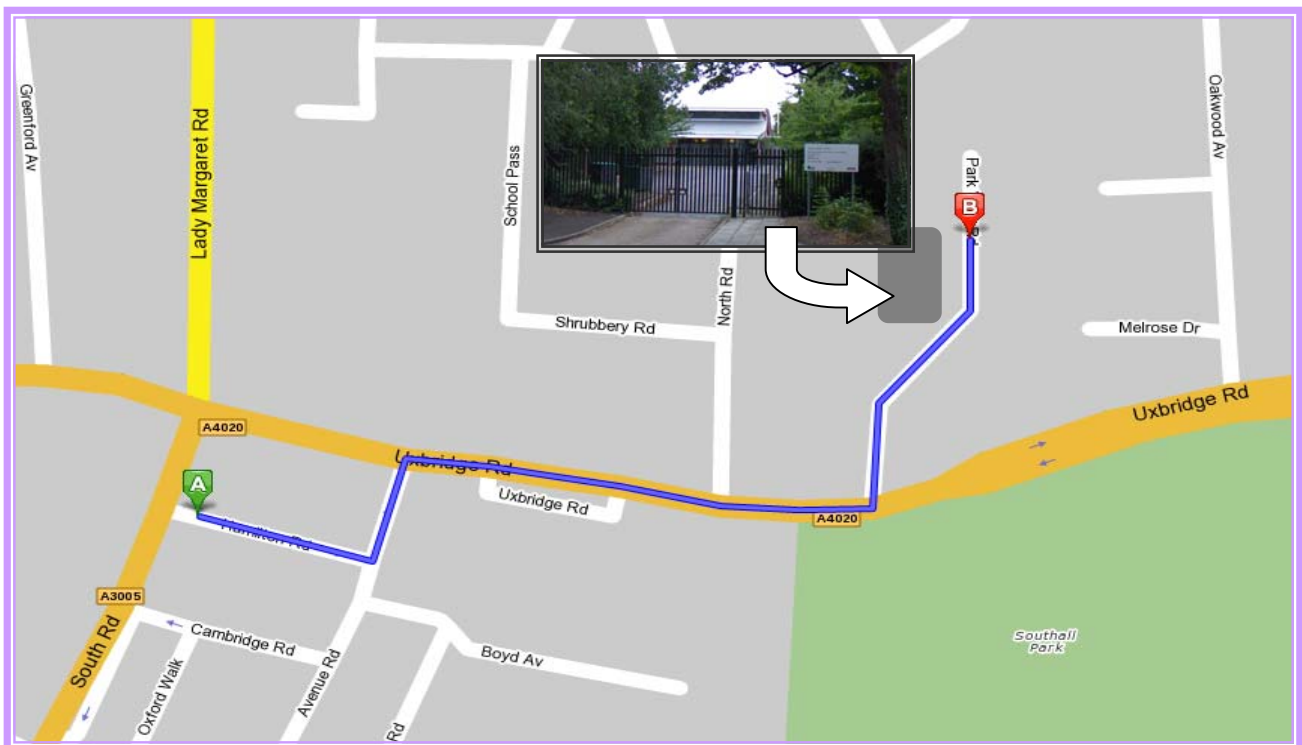

# SOUTHALL CENTRE is moving to the *Young Adult Centre*

Opposite Southall Park

Open: Mon-Thurs 2pm - 6pm

Fri 12:30pm -4:30pm

connexions